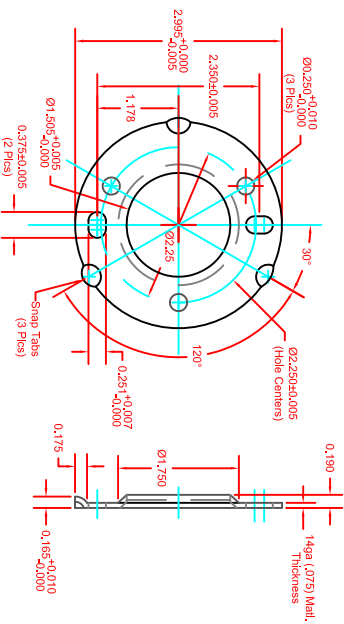

ACCESSIBILITY  
PROFESSIONALS

FreedomShowers.com

1-877-947-7769

Description:

APFGW3518QCRSS  
Wave Bar 18"  
(Satin Stainless Finish)

Customer:

Customer Part #

05-21-2012

IHCR5-B-Flange  
Detail

ACCESSIBILITY  
PROFESSIONALS

FreedomShowers.com

1-877-947-7769

Description:

APFGW/3524QCRSS  
Wave Bar 24"  
(Satin Stainless Finish)

Customer:

Customer Part #

Description:

APFGW-3536-QCR-SS

36" Wave Bar

1-1/4" Dia. x 18ga S.S. Tubing  
(Satin Stainless Finish)

Customer:

Customer Part #

12-02-2014

**IFSS-CER-FLANGE**