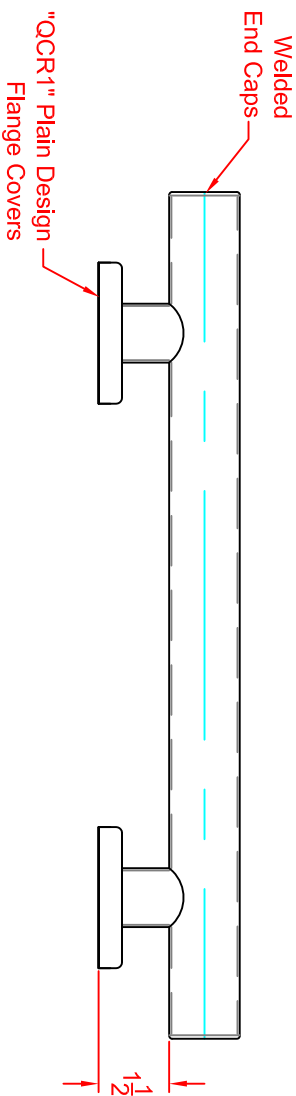

ACCESSIBILITY  
PROFESSIONALS

FreedomShowers.com

1-877-947-7769

Description:

APFGW3518QCRSS  
Wave Bar 18"  
(Satin Stainless Finish)

Customer:

Customer Part #

05-21-2012

IHCR5-B-Flange  
Detail

ACCESSIBILITY  
PROFESSIONALS

FreedomShowers.com

1-877-947-7769

Description:

APFGW/3524QCRSS  
Wave Bar 24"  
(Satin Stainless Finish)

Customer:

Customer Part #

Description:

APFGW-3536-QCR-SS

36" Wave Bar

1-1/4" Dia. x 18ga S.S. Tubing  
(Satin Stainless Finish)

Customer:

Customer Part #

12-02-2014

**IFSS-CER-FLANGE**