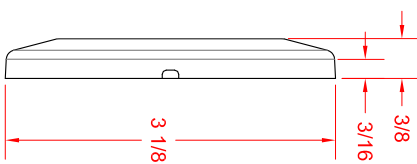

ACCESSIBILITY
PROFESSIONALS

FreedomShowers.com

1-877-947-7769

Description:

APFGW/3524QCRSS
Wave Bar 24"
(Satin Stainless Finish)

Customer:

Customer Part #

11-12-2014

IFSS-CER-FLANGE

Detail

ICSS-CCR-COVER

Detail