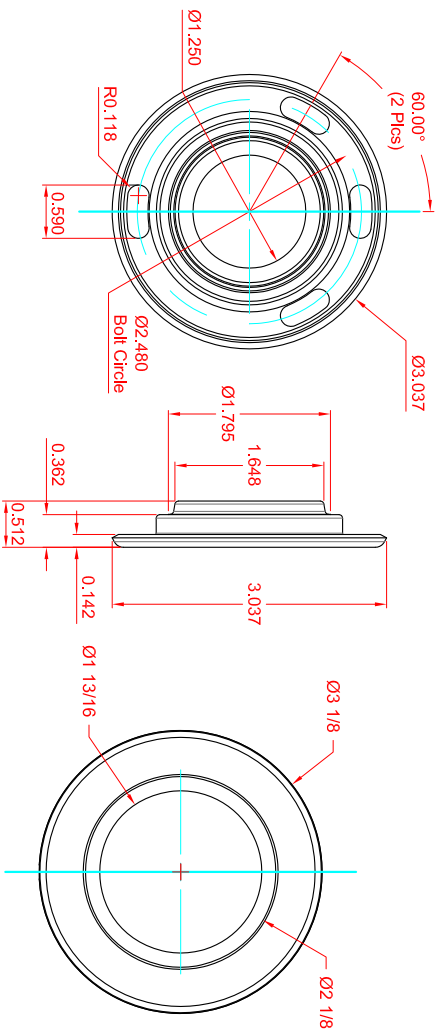

IHCR5-B-Flange  
Detail

ACCESSIBILITY  
PROFESSIONALS

FreedomShowers.com

1-877-947-7769

Description:

APFGW/3524QCRSS  
Wave Bar 24"  
(Satin Stainless Finish)

Customer:

Customer Part #

Description:

APFGW-3536-QCR-SS

36" Wave Bar

1-1/4" Dia. x 18ga S.S. Tubing  
(Satin Stainless Finish)

Customer:

Customer Part #

12-02-2014

**IFSS-CER-FLANGE**