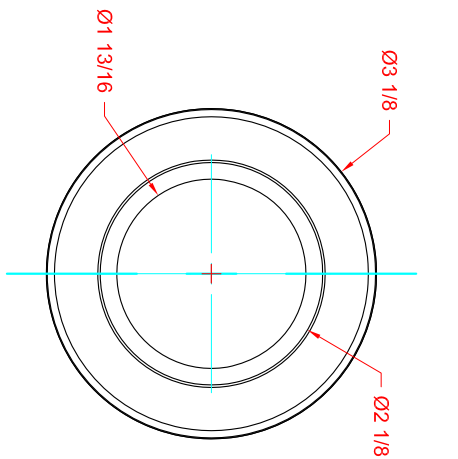

ACCESSIBILITY
PROFESSIONALS

FreedomShowers.com

1-877-947-7769

Description:

APFGW/3524QCRSS
Wave Bar 24"
(Satin Stainless Finish)

Customer:

Customer Part #

11-12-2014

IFSS-CER-FLANGE

Detail

ICSS-CCR-COVER

Detail