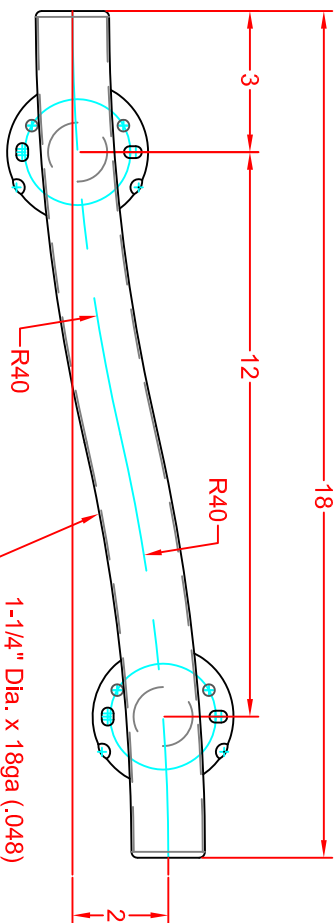

ACCESSIBILITY  
PROFESSIONALS

FreedomShowers.com

1-877-947-7769

Description:

APFGW3518QCRSS  
Wave Bar 18"  
(Satin Stainless Finish)

Customer:

Customer Part #

05-21-2012

IHCR5-B-Flange  
Detail

ACCESSIBILITY  
PROFESSIONALS

FreedomShowers.com

1-877-947-7769

Description:

APFGW/3524QCRSS  
Wave Bar 24"  
(Satin Stainless Finish)

Customer:

Customer Part #

Description:

APFGW-3536-QCR-SS

36" Wave Bar

1-1/4" Dia. x 18ga S.S. Tubing  
(Satin Stainless Finish)

Customer:

Customer Part #

12-02-2014

**IFSS-CER-FLANGE**