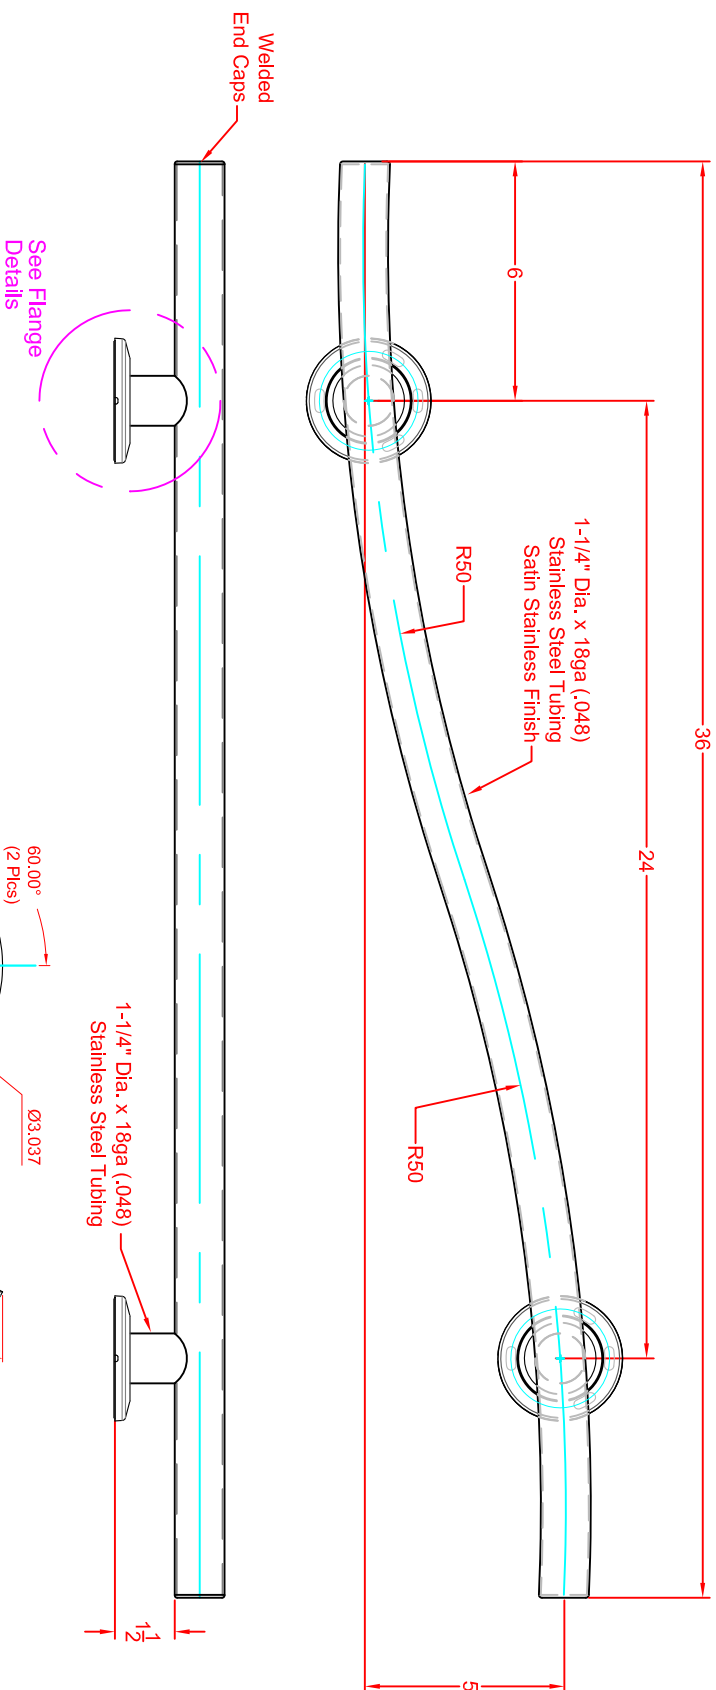

ACCESSIBILITY  
PROFESSIONALS

FreedomShowers.com

1-877-947-7769

Description:

APFGW3518QCRSS  
Wave Bar 18"  
(Satin Stainless Finish)

Customer:

Customer Part #

05-21-2012

IHCR5-B-Flange  
Detail

ACCESSIBILITY  
PROFESSIONALS

FreedomShowers.com

1-877-947-7769

Description:

APFGW/3524QCRSS  
Wave Bar 24"  
(Satin Stainless Finish)

Customer:

Customer Part #

Description:

APFGW-3536-QCR-SS

36" Wave Bar

1-1/4" Dia. x 18ga S.S. Tubing  
(Satin Stainless Finish)

Customer:

Customer Part #

12-02-2014

**IFSS-CER-FLANGE**