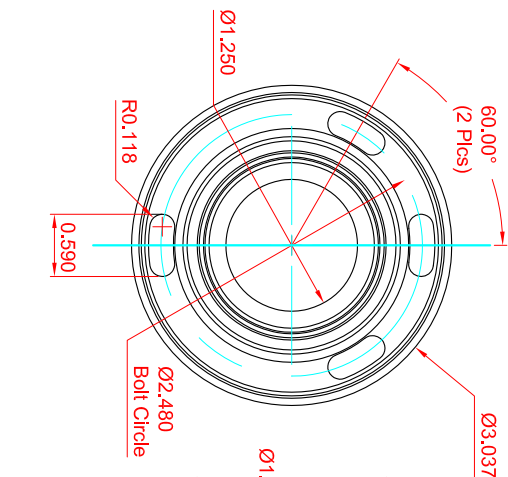

ACCESSIBILITY
PROFESSIONALS

FreedomShowers.com

1-877-947-7769

Description:

APFGW/3524QCRSS
Wave Bar 24"
(Satin Stainless Finish)

Customer:

Customer Part #

11-12-2014

IFSS-CER-FLANGE

Detail

ICSS-CCR-COVER

Detail