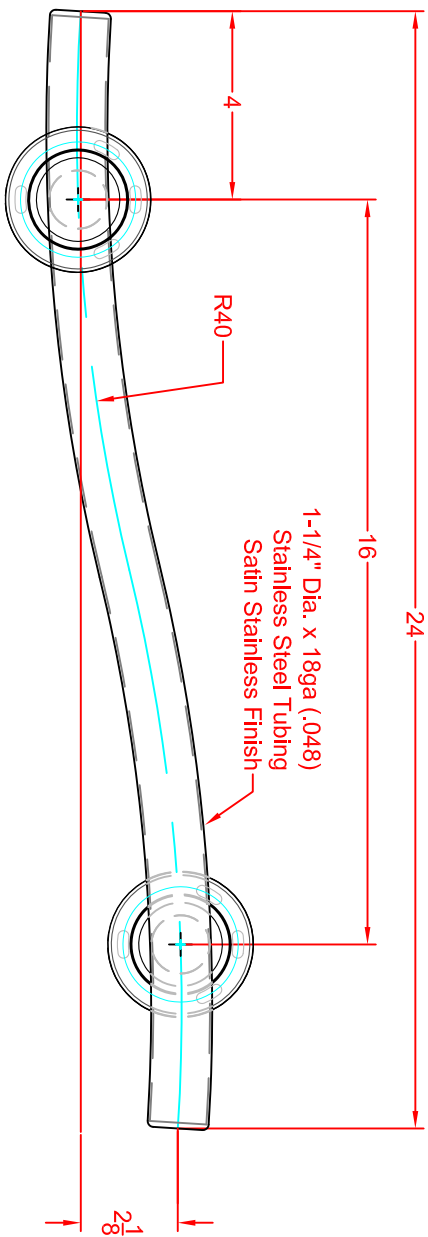

ACCESSIBILITY  
PROFESSIONALS

FreedomShowers.com

1-877-947-7769

Description:

APFGW3518QCRSS  
Wave Bar 18"  
(Satin Stainless Finish)

Customer:

Customer Part #

05-21-2012

IHCR5-B-Flange  
Detail

ACCESSIBILITY  
PROFESSIONALS

FreedomShowers.com

1-877-947-7769

Description:

APFGW/3524QCRSS  
Wave Bar 24"  
(Satin Stainless Finish)

Customer:

Customer Part #

11-12-2014

**IFSS-CER-FLANGE**

Detail

**ICSS-CCR-COVER**

Detail

ACCESSIBILITY  
PROFESSIONALS

FreedomShowers.com

1-877-947-7769

Description:

APFGW-3536-QCR-SS

36" Wave Bar

1-1/4" Dia. x 18ga S.S. Tubing  
(Satin Stainless Finish)

Customer:

Customer Part #

12-02-2014

**IFSS-CER-FLANGE**