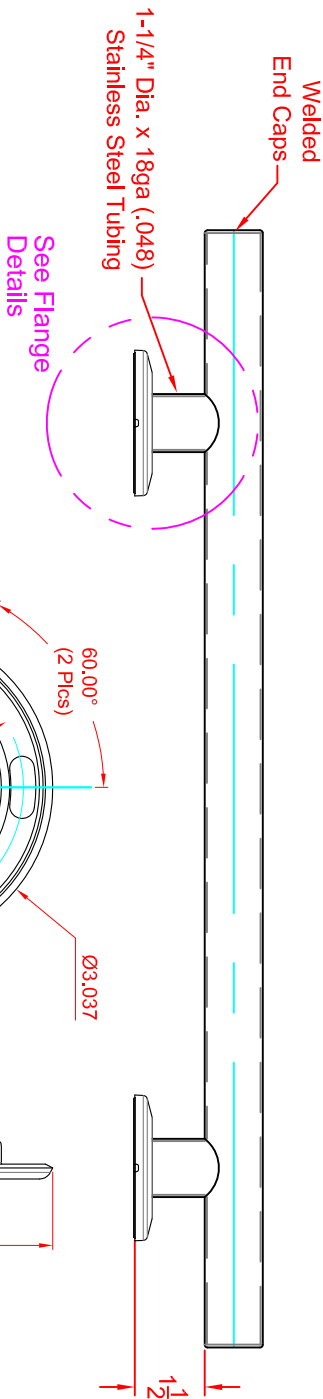

ACCESSIBILITY
PROFESSIONALS

FreedomShowers.com

1-877-947-7769

Description:

APFGW/3524QCRSS
Wave Bar 24"
(Satin Stainless Finish)

Customer:

Customer Part #

11-12-2014

IFSS-CER-FLANGE

Detail

ICSS-CCR-COVER

Detail