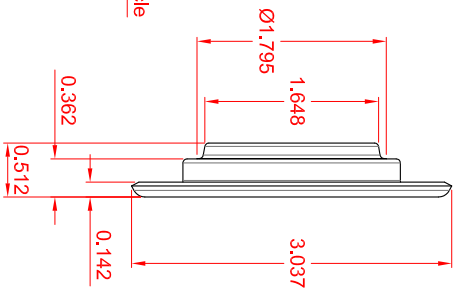

ACCESSIBILITY
PROFESSIONALS

FreedomShowers.com

1-877-947-7769

Description:

APFGW/3524QCRSS
Wave Bar 24"
(Satin Stainless Finish)

Customer:

Customer Part #

11-12-2014

IFSS-CER-FLANGE

Detail

ICSS-CCR-COVER

Detail