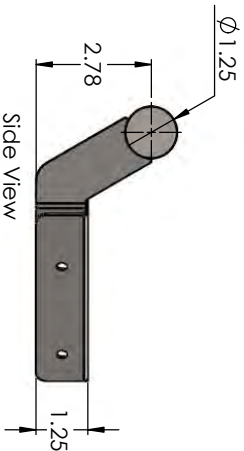

Side View

UNLESS OTHERWISE SPECIFIED:		NAME	DATE
DIMENSIONS ARE IN INCHES		TDng	03-13-15
TOLERANCES:		CHECKED	
FRAGMENTS ±		ENG APPR.	
ANGULAR MATCH ±	BEND ±	MFG APPR.	
THREE PLACE DECIMAL ±		Q.A.	
INTERPRET GEOMETRIC TOLERANCING PER:	COMMENTS:		
MATERIAL			
16ga (0.020) Stainless			
FINISH			
Polished Stainless			
USED ON			
USED ON			
APPLICATION			

SIZE DWG. NO.
B W-SC306-1406-PS_Q

SCALE: 1:5 [WEIGHT: SHEET 1 OF 1]