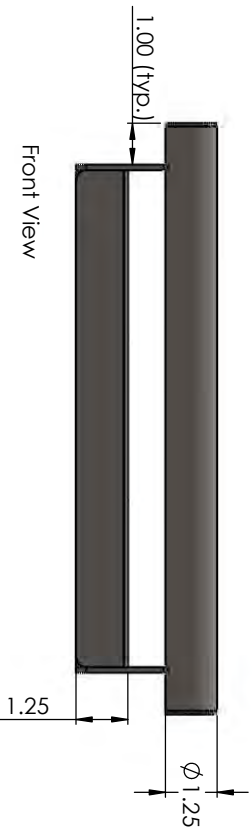

Top View

Front View