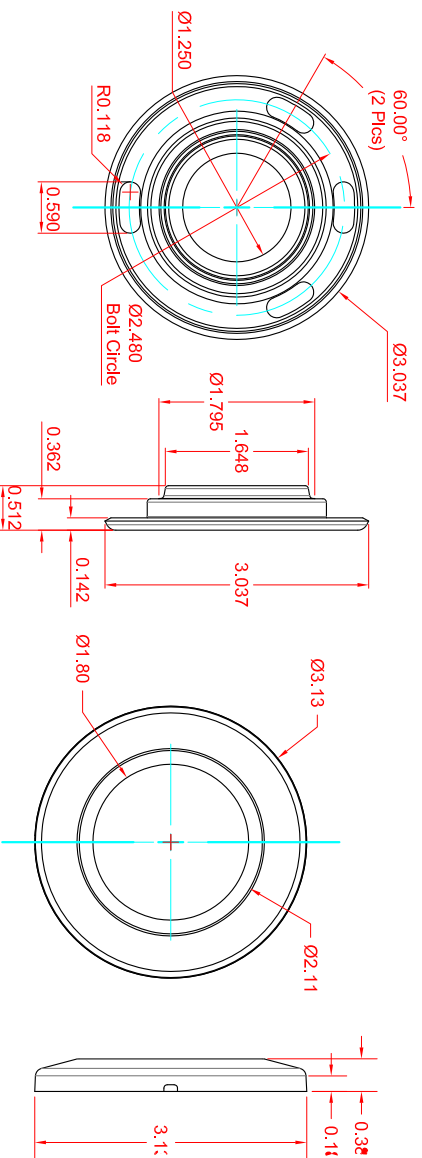

ACCESSIBILITY
PROFESSIONALS

FreedomShowers.com

1-877-947-7769

Description:

APFGWL3730QCRPS
30" LH Piano Curved Bar w/Towel Bar
1-1/4" x 18ga S.S. Tubing
(Polished Stainless Finish)

Customer:

Customer Part #

20" Centers

05-21-2012

IFSS-CER-FLANGE
Detail

ICSS-CCR-COVER
Detail