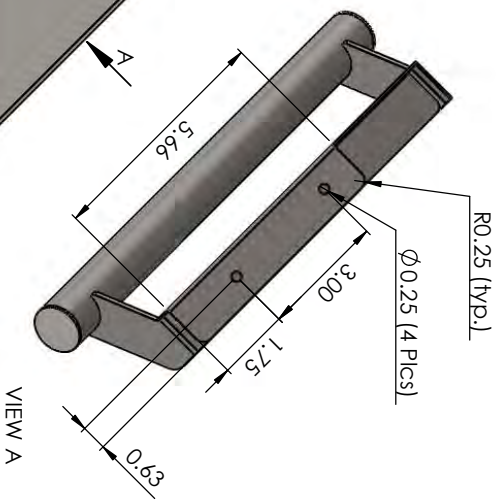

**ACCESSIBILITY
PROFESSIONALS**

FreedomShowers.com

1-877-947-7769

REVISIONS

REV.	DESCRIPTION	DATE	APPROVED
A	Reduced depth by 1/2" to accommodate 1-1/4" Corner Radius.	02-13-15	

Isometric View