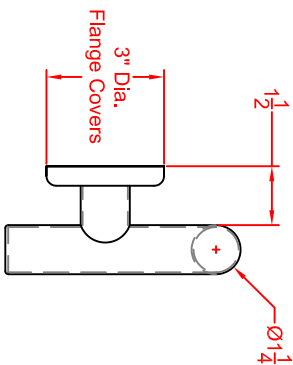

1-877-947-7769

Description:

APFGW3430HCRPS
30" Crescent Bar
1-1/2" x 18ga S.S. Tubing
(Polished Stainless Finish)

Customer:

Customer Part #

05-21-2012

**ACCESSIBILITY
PROFESSIONALS**

FreedomShowers.com

1-877-947-7769

REVISIONS

REV.	DESCRIPTION	DATE	APPROVED
A	Reduced depth by 1/2" to accommodate 1-1/4" Corner Radius.	02-13-15	

Isometric View

Top View

Front View

Side View

UNLESS OTHERWISE SPECIFIED:		NAME	DATE
DIMENSIONS ARE IN INCHES		TDng	03-13-15
TOLERANCES:		CHECKED	
FRAGMENTS ±		ENG APPR.	
ANGULAR MATCH ±	BEND ±	MFG APPR.	
THREE PLACE DECIMAL ±		Q.A.	
INTERPRET GEOMETRIC TOLERANCING PER:	COMMENTS:		
MATERIAL			
16ga (0.020) Stainless			
FINISH			
Polished Stainless			
USED ON			
USED ON			
APPLICATION			

SIZE DWG. NO.
B W-SC306-1406-PS_Q

SCALE: 1:5 [WEIGHT: SHEET 1 OF 1]

TITLE:
Corner Shower Shelf
12" x 4-1/2" Shelf
w/ 1/4" Handle
Polished Stainless

ACCESSIBILITY
PROFESSIONALS

FreedomShowers.com

1-877-947-7769

Description:

CORONADO SERIES
Straight Grab Bar w/ 19" Centers
(24" Overall, Both Ends Straight)

Customer:

790-240-QCR

08-31-2012

MATERIALS

1-1/4" Dia. x 18ga. Stainless Steel Tubing.
Post: 1-1/4" Dia. x 18ga. Stainless Steel.
Mounting Flange: 3" Dia., 14ga. Stainless Steel.
Concealed Snap-On Cover: 22ga. Stainless Steel.