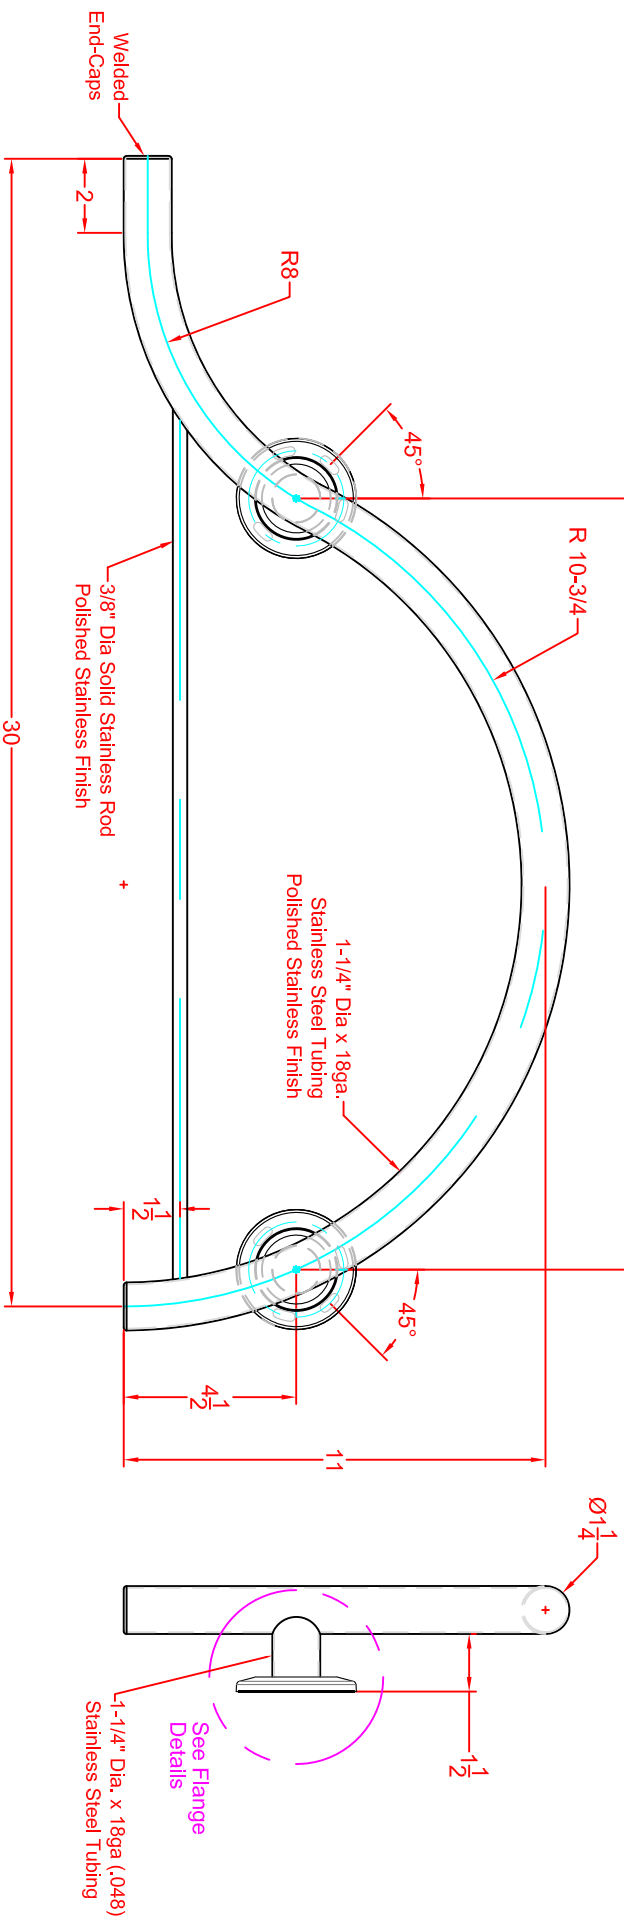

ACCESSIBILITY
PROFESSIONALS

FreedomShowers.com

1-877-947-7769

Description:

APFGWL3730QCRPS
30" LH Piano Curved Bar w/Towel Bar
1-1/4" x 18ga S.S. Tubing
(Polished Stainless Finish)

Customer:

Customer Part #

20" Centers

05-21-2012

IFSS-CER-FLANGE
Detail

ICSS-CCR-COVER
Detail