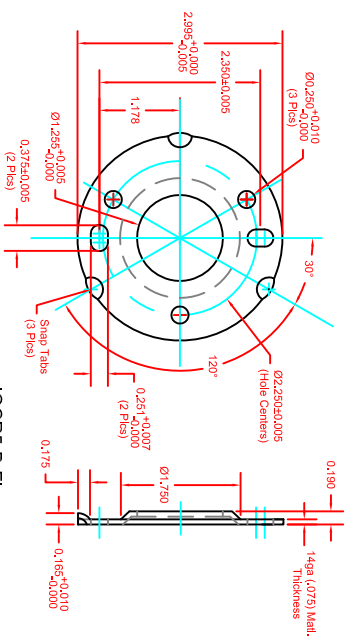

1-877-947-7769

Description:

APFGW3430HCRPS
30" Crescent Bar
1-1/2" x 18ga S.S. Tubing
(Polished Stainless Finish)

Customer:

Customer Part #

05-21-2012

**ACCESSIBILITY
PROFESSIONALS**

FreedomShowers.com

1-877-947-7769

REVISIONS

REV.	DESCRIPTION	DATE	APPROVED
A	Reduced depth by 1/2" to accommodate 1-1/4" Corner Radius.	02-13-15	

Isometric View

Top View

Front View

Side View

UNLESS OTHERWISE SPECIFIED:		NAME	DATE
DIMENSIONS ARE IN INCHES		TDng	03-13-15
TOLERANCES:		CHECKED	
FRAGMENTS ±		ENG APPR.	
ANGULAR MATCH ±	BEND ±	MFG APPR.	
THREE PLACE DECIMAL ±		Q.A.	
INTERPRET GEOMETRIC TOLERANCING PER:	COMMENTS:		
MATERIAL			
16ga (0.020) Stainless			
FINISH			
Polished Stainless			
USED ON			
USED ON			
APPLICATION			

SIZE DWG. NO.
B W-SC306-1406-PS_Q

SCALE: 1:5 [WEIGHT: SHEET 1 OF 1]

TITLE:
Corner Shower Shelf
12" x 4-1/2" Shelf
w/ 1/4" Handle
Polished Stainless

ACCESSIBILITY
PROFESSIONALS

FreedomShowers.com

1-877-947-7769

Description:

CORONADO SERIES
Straight Grab Bar w/ 19" Centers
(24" Overall, Both Ends Straight)

Customer:

790-240-QCR

08-31-2012

MATERIALS

1-1/4" Dia. x 18ga. Stainless Steel Tubing.
Post: 1-1/4" Dia. x 18ga. Stainless Steel.
Mounting Flange: 3" Dia., 14ga. Stainless Steel.
Concealed Snap-On Cover: 22ga. Stainless Steel.