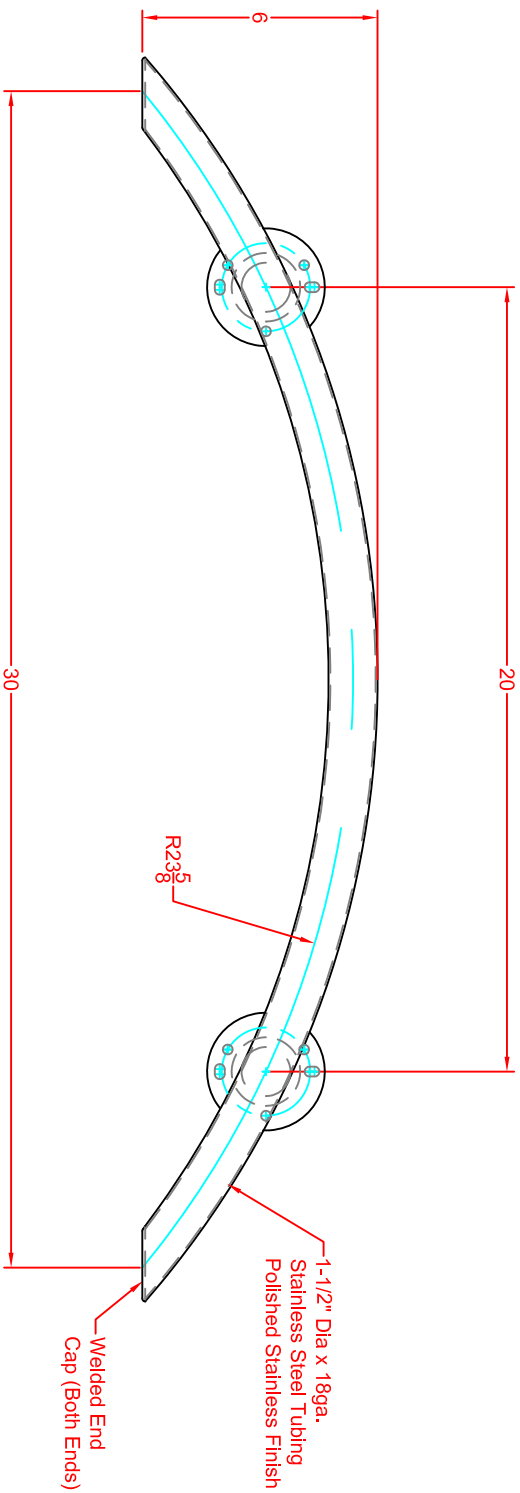

1-877-947-7769

Description:

APFGW3430HCRPS
30" Crescent Bar
1-1/2" x 18ga S.S. Tubing
(Polished Stainless Finish)

Customer:

Customer Part #

05-21-2012

**ACCESSIBILITY
PROFESSIONALS**

FreedomShowers.com

1-877-947-7769

REVISIONS

REV.	DESCRIPTION	DATE	APPROVED
A	Reduced depth by 1/2" to accommodate 1-1/4" Corner Radius.	02-13-15	

Isometric View

Top View

Front View

Side View

UNLESS OTHERWISE SPECIFIED:		NAME	DATE
DIMENSIONS ARE IN INCHES		TDng	03-13-15
TOLERANCES:		CHECKED	
FRAGMENTS ±		ENG APPR.	
ANGULAR MATCH ±	BEND ±	MFG APPR.	
THREE PLACE DECIMAL ±		Q.A.	
INTERPRET GEOMETRIC TOLERANCING PER:	COMMENTS:		
MATERIAL			
16ga (0.020) Stainless			
FINISH			
Polished Stainless			
USED ON			
USED ON			
APPLICATION			

SIZE DWG. NO.
B W-SC306-1406-PS_Q

SCALE: 1:5 [WEIGHT: SHEET 1 OF 1]

TITLE:
Corner Shower Shelf
12" x 4-1/2" Shelf
w/ 1/4" Handle
Polished Stainless

ACCESSIBILITY
PROFESSIONALS

FreedomShowers.com

1-877-947-7769

Description:

CORONADO SERIES
Straight Grab Bar w/ 19" Centers
(24" Overall, Both Ends Straight)

Customer:

790-240-QCR

08-31-2012

MATERIALS

1-1/4" Dia. x 18ga. Stainless Steel Tubing.
Post: 1-1/4" Dia. x 18ga. Stainless Steel.
Mounting Flange: 3" Dia., 14ga. Stainless Steel.
Concealed Snap-On Cover: 22ga. Stainless Steel.