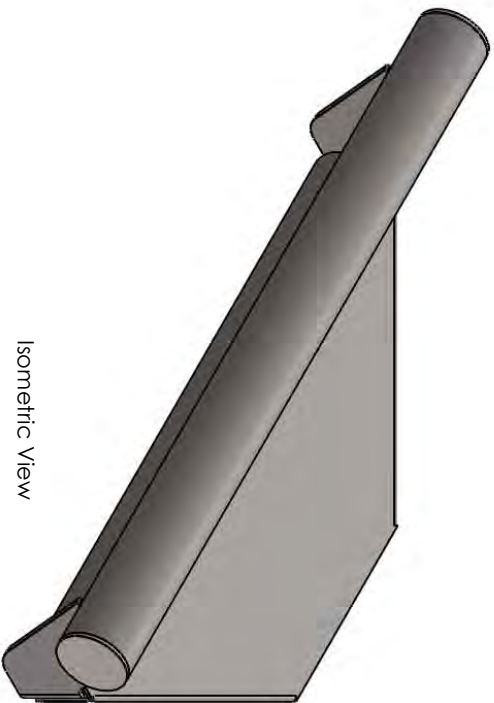

**ACCESSIBILITY
PROFESSIONALS**

FreedomShowers.com

1-877-947-7769

REVISIONS

REV.	DESCRIPTION	DATE	APPROVED
A	Reduced depth by 1/2" to accommodate 1-1/4" Corner Radius.	02-13-15	

Isometric View