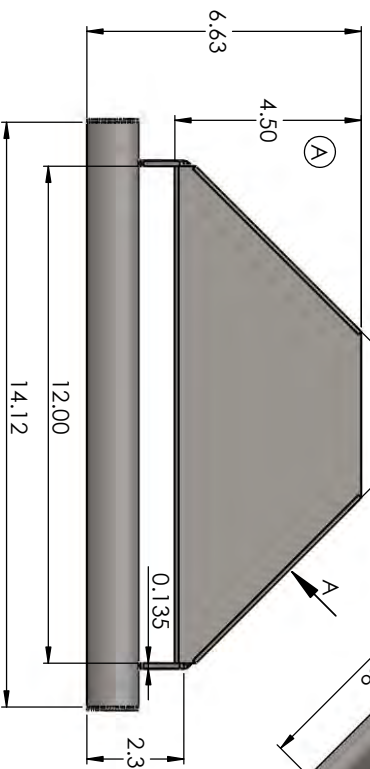

**ACCESSIBILITY
PROFESSIONALS**

FreedomShowers.com

1-877-947-7769

REVISIONS

REV.	DESCRIPTION	DATE	APPROVED
A	Reduced depth by 1/2" to accommodate 1-1/4" Corner Radius.	02-13-15	

Top View

UNLESS OTHERWISE SPECIFIED:		NAME	DATE
DIMENSIONS ARE IN INCHES		TDng	03-13-15
TOLERANCES:		CHECKED	
FRAGMENTS ±		ENG APPR.	
ANGULAR MATCH ±	BEND ±	MFG APPR.	
THREE PLACE DECIMAL ±		Q.A.	
INTERPRET GEOMETRIC TOLERANCING PER:	COMMENTS:		
MATERIAL			
16ga (0.020) Stainless			
FINISH			
Polished Stainless			
USED ON			
USED ON			
APPLICATION			

SIZE DWG. NO.
B W-SC306-1406-PS_Q

SCALE: 1:5 [WEIGHT: SHEET 1 OF 1]